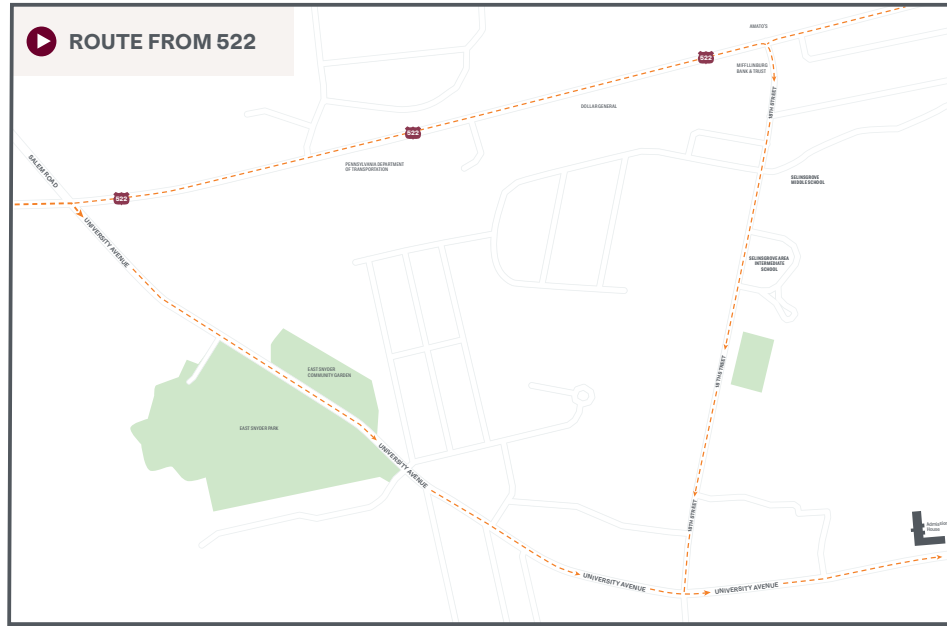

Susquehanna UNIVERSITY

514 UNIVERSITY AVE., SELINGROVE, PA 17870

KEY

-  Route from 522
-  Campus Safety Staff with directions
-  Disabled/Handicap

MOVE-IN DAY TRAFFIC MAP

   @susquehannau