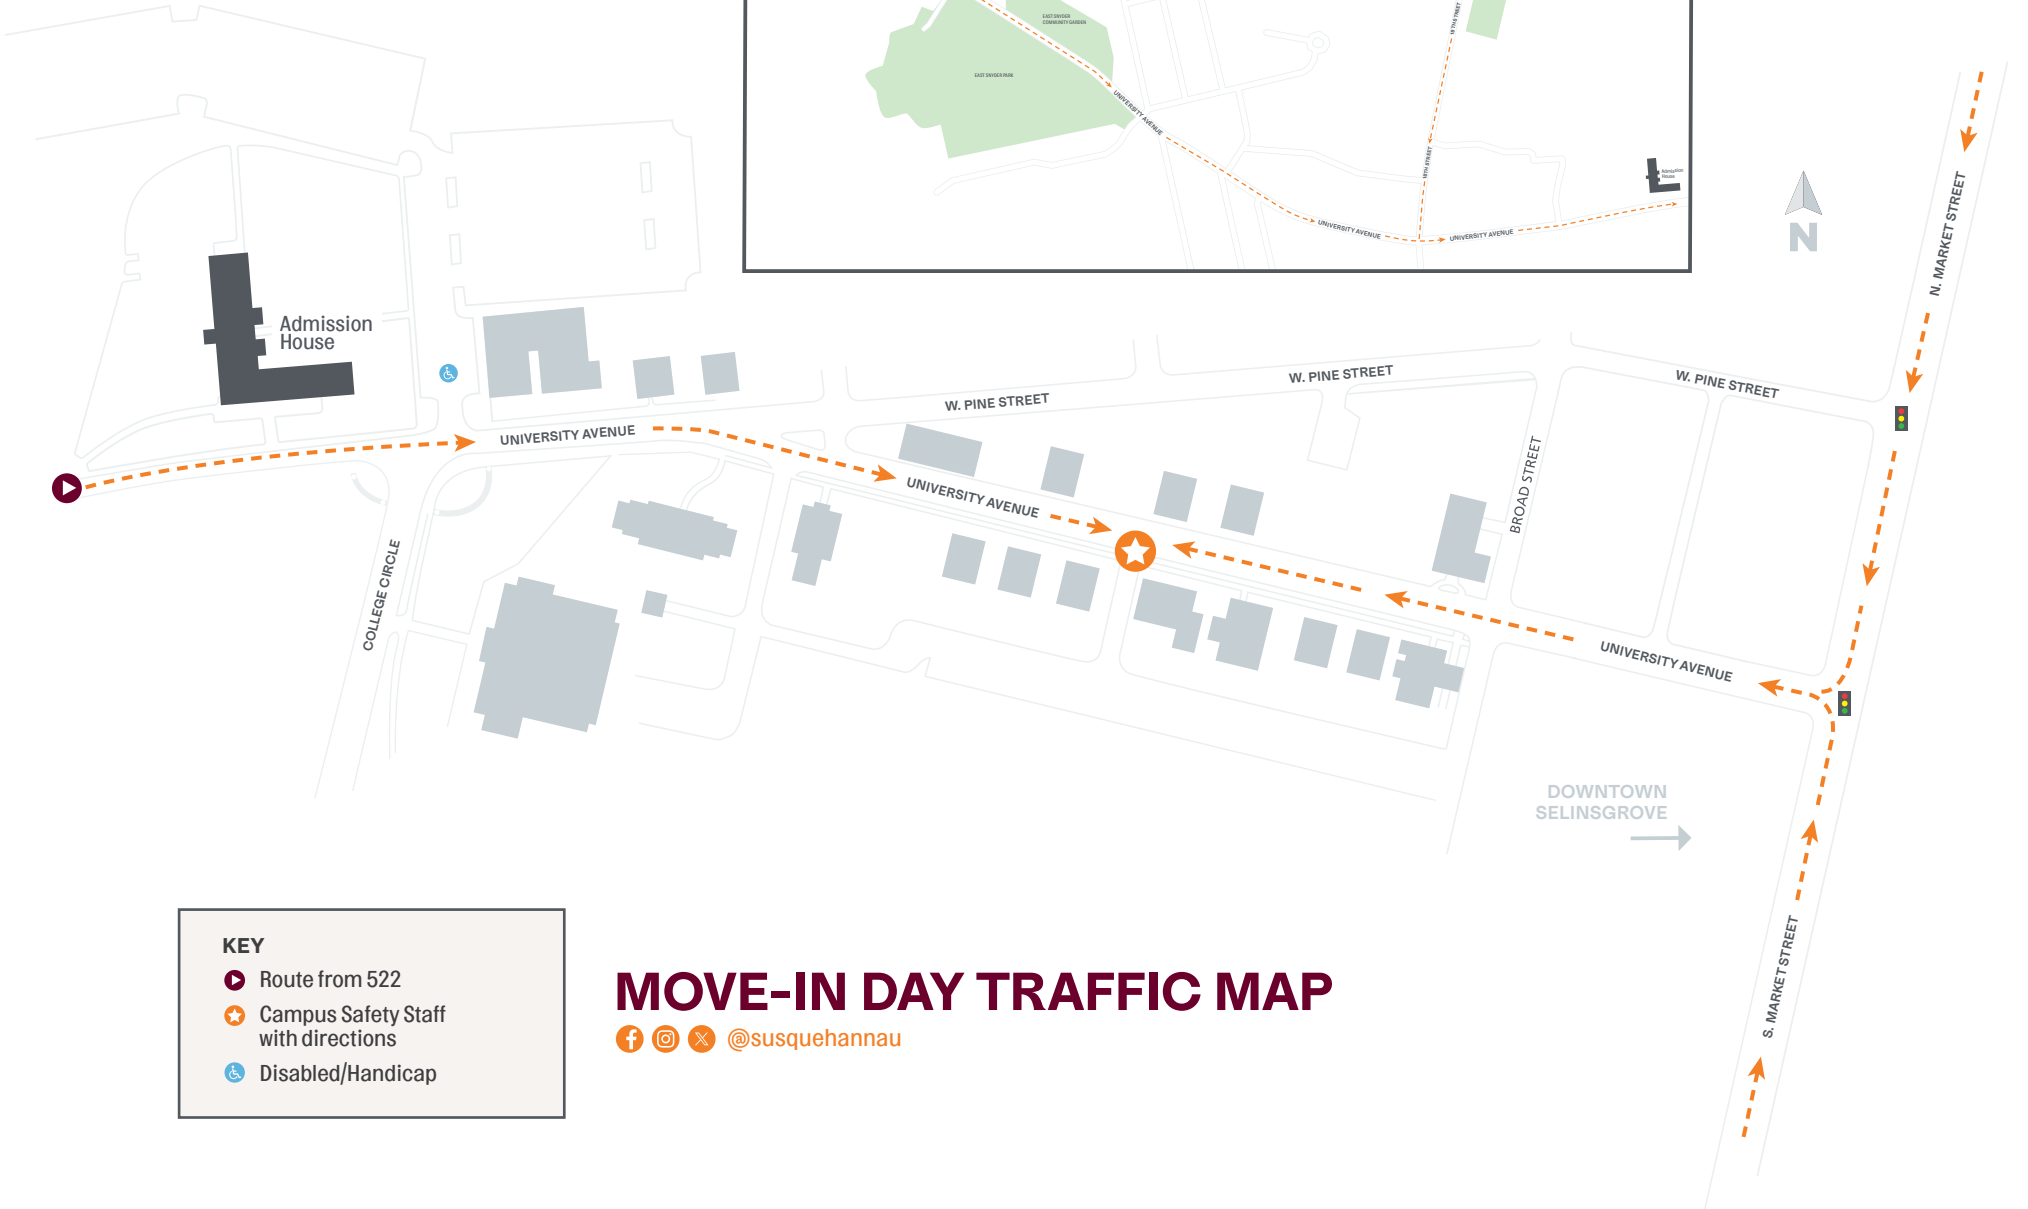

Susquehanna UNIVERSITY

514 UNIVERSITY AVE., SELINGROVE, PA 17870

KEY

-  Route from 522
-  Campus Safety Staff with directions
-  Disabled/Handicap

MOVE-IN DAY TRAFFIC MAP

   @susquehannau